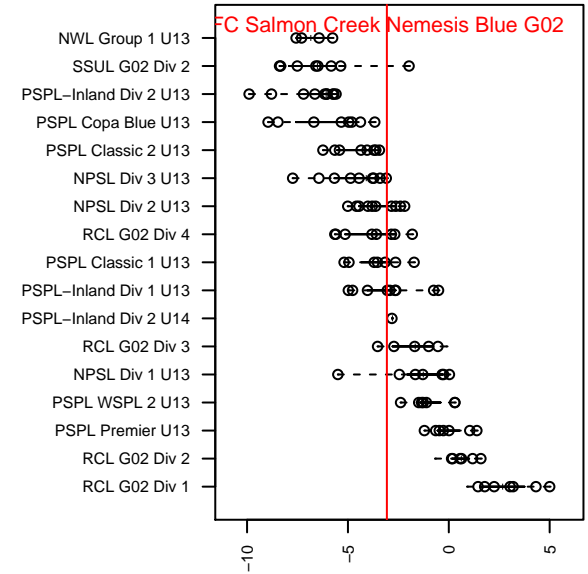

**attack and defense rating
relative to others at age
and all opponents in last 13 months**